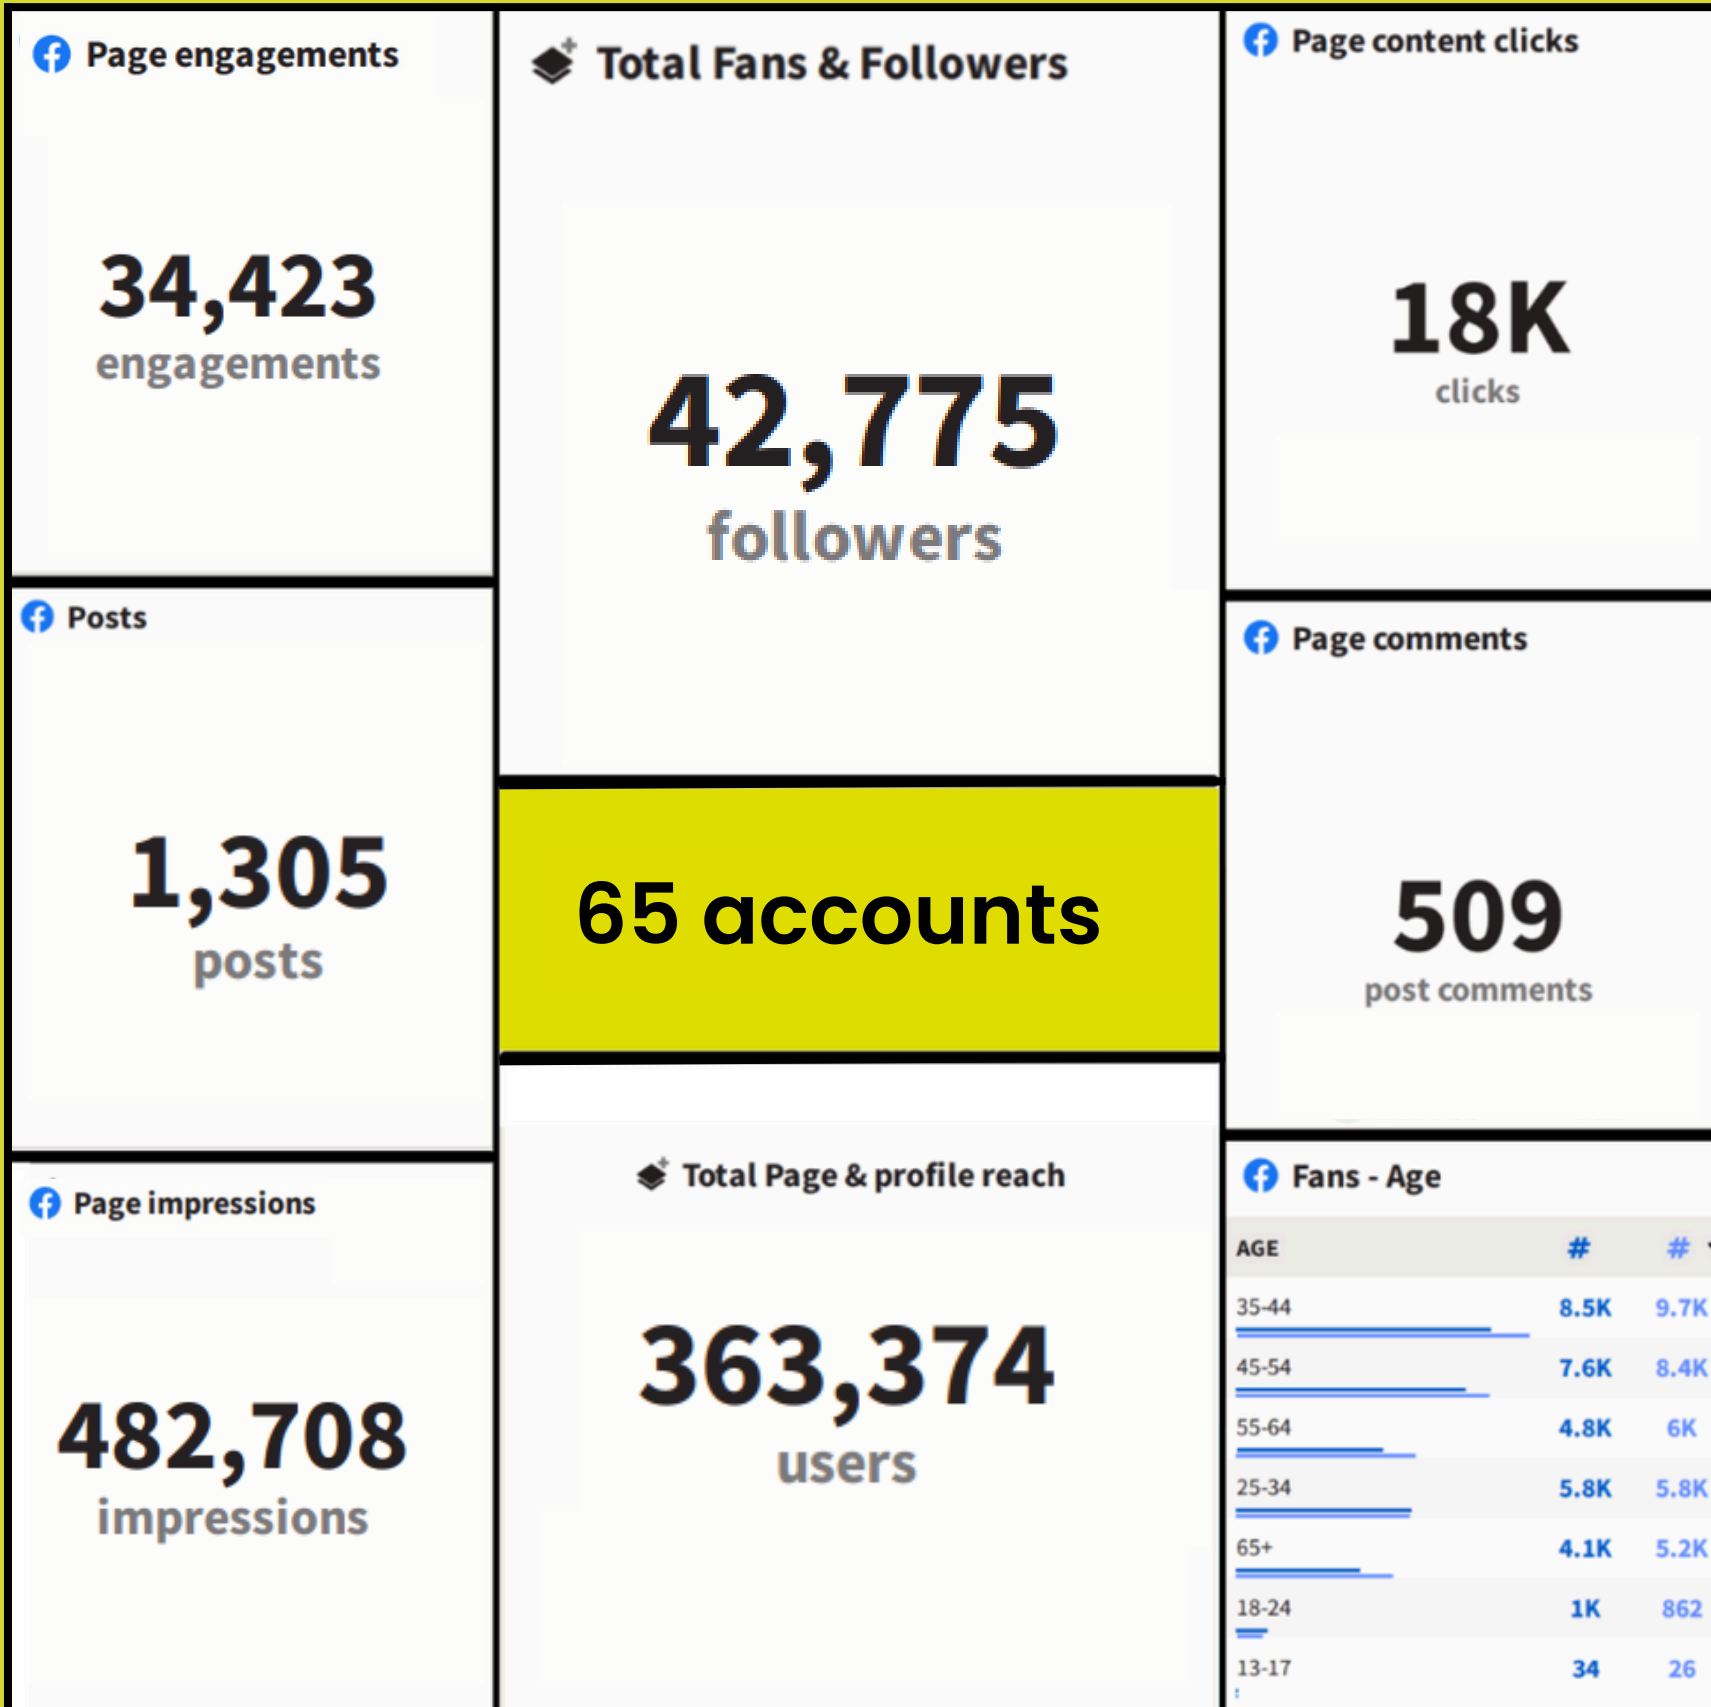

NORFOLK AND WAVENEY ICB - AUGUST 2024